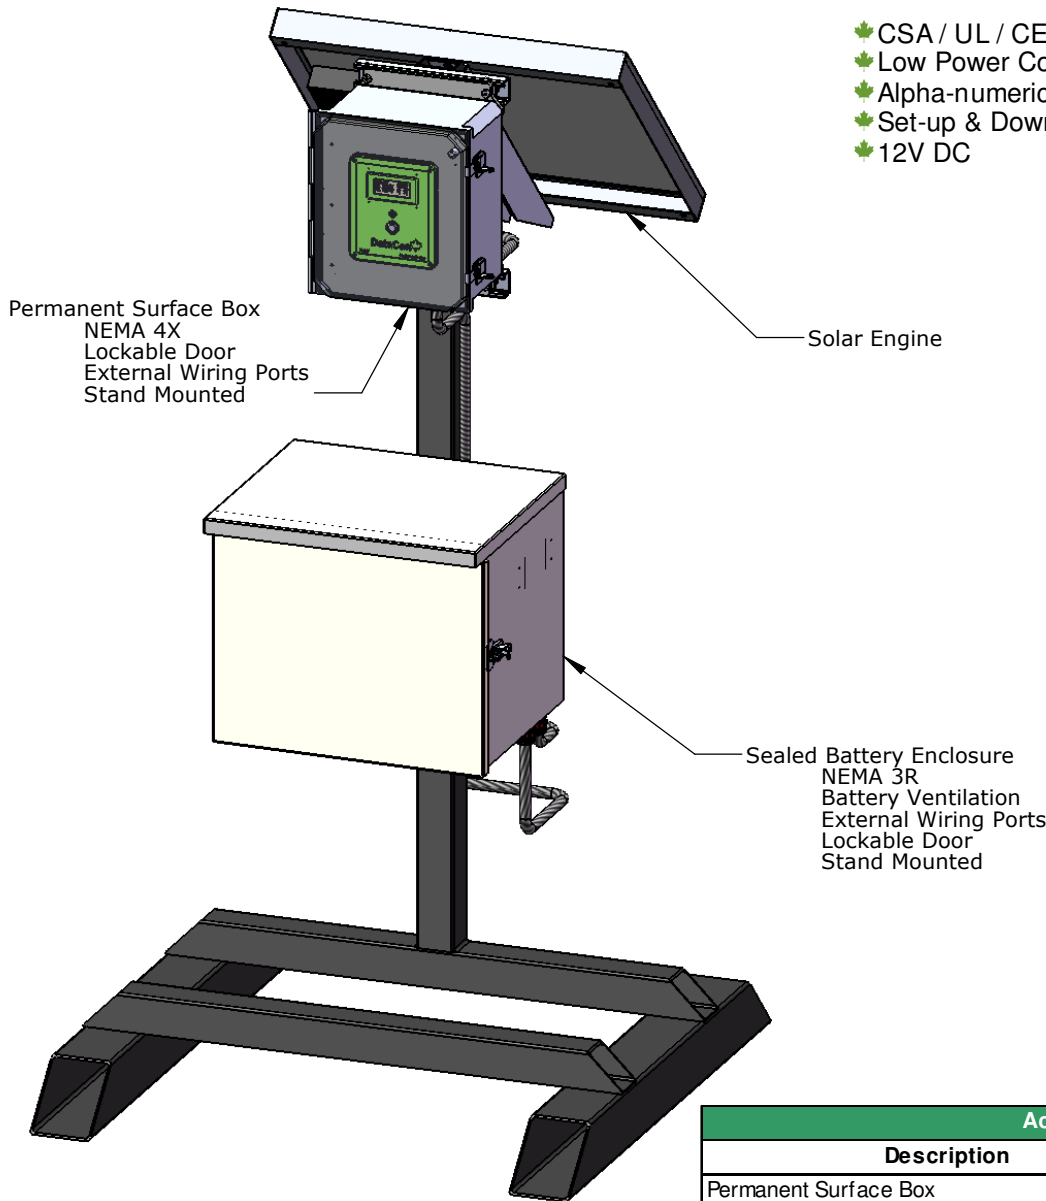

Features

- ✦ CSA / UL / CE Zone II Ratable
- ✦ Low Power Consumption (<2W)
- ✦ Alpha-numeric Display
- ✦ Set-up & Download via USB
- ✦ 12V DC

Accessories

Description	Part No.
Permanent Surface Box	101227
Permanent Surface Box w / 4-20 Out	101669
30W Solar Panel	101098
Battery Enclosure	101281
Stand	101477

Specifications

Solar Engine	
Size	30" x 35" x 2"
Power	30W, 12VDC, 210Ahr
Battery Enclosure	
Rating	NEMA 4X
Size	35" x 20" x 15"
Power Supply	2 x 12V Packs