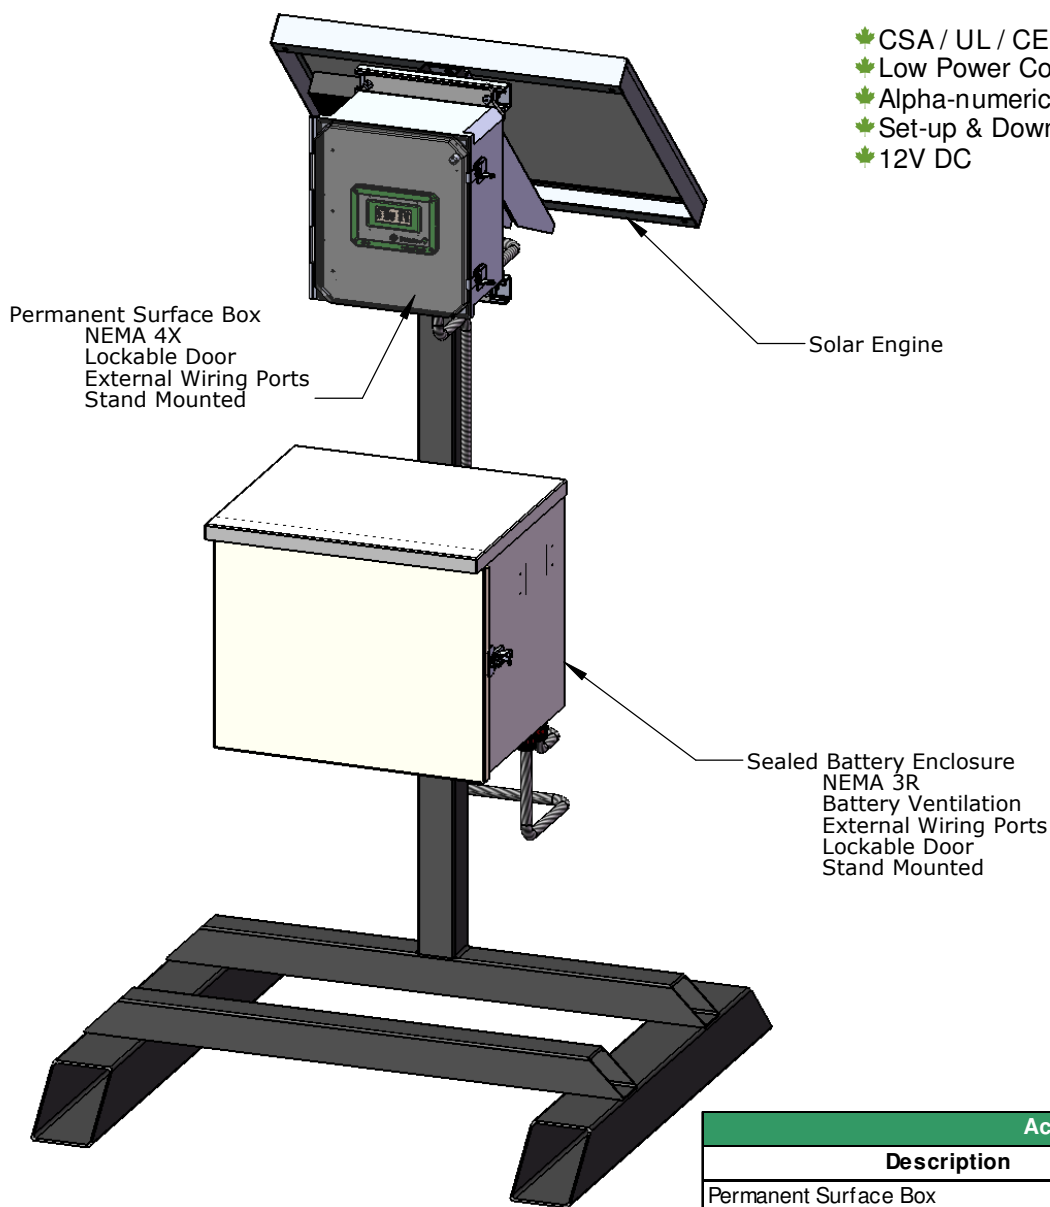

Features

- ✦ CSA / UL / CE Zone II Ratable
- ✦ Low Power Consumption (<2W)
- ✦ Alpha-numeric Display
- ✦ Set-up & Download via USB
- ✦ 12V DC

Accessories	
Description	Part No.
Permanent Surface Box	101227
Permanent Surface Box w / 4-20 Out	101669
30W Solar Panel	101098
Battery Enclosure	101281
Stand	101477

Specifications	
Solar Engine	
Size	30" x 35" x 2"
Power	30W, 12VDC, 210Ahr
Battery Enclosure	
Rating	NEMA 4X
Size	35" x 20" x 15"
Power Supply	2 x 12V Packs