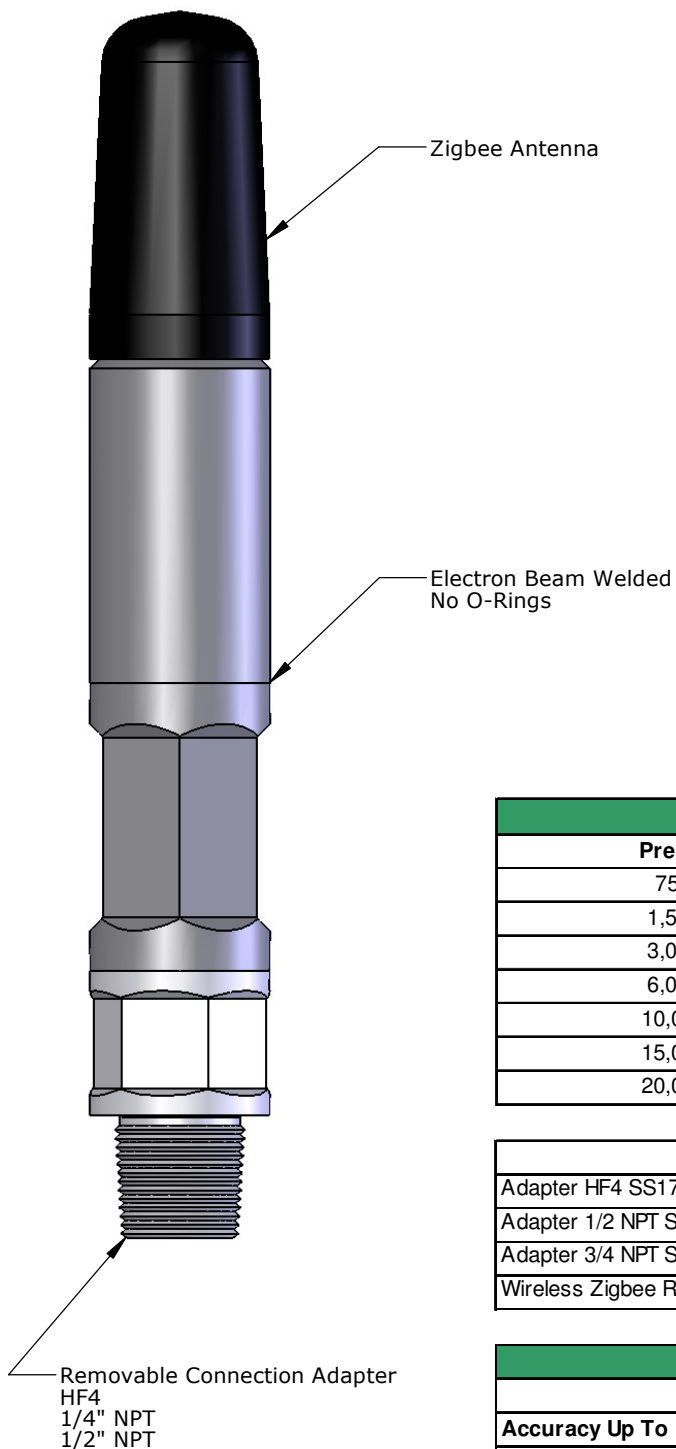

Features

- ✦ Easy to Use Software
- ✦ Digital Chart Records
- ✦ Multiple Sensor
- ✦ Wireless Communication
- ✦ Custom Pin or Box Connections Upon Request

Wireless Pressure Transmitter		
Pressure	Temperature	Part No.
750 psi	85 °C	101805
1,500 psi		101806
3,000 psi		101807
6,000 psi		101808
10,000 psi		101809
15,000 psi		101810
20,000 psi		101811

Accessory Type	Part No.
Adapter HF4 SS17-4	101636
Adapter 1/2 NPT SS17-4	101637
Adapter 3/4 NPT SS17-4	101638
Wireless Zigbee Receiver	101790

Specifications		
	Pressure	Temperature
Accuracy Up To	0.022% F.S.	0.25 °C
Resolution	0.0003% F.S.	0.005 °C
Drift	< 3 psi / year	< 0.1 °C/year
Communication Method	Radio	
Wireless Range	Up to 100m	