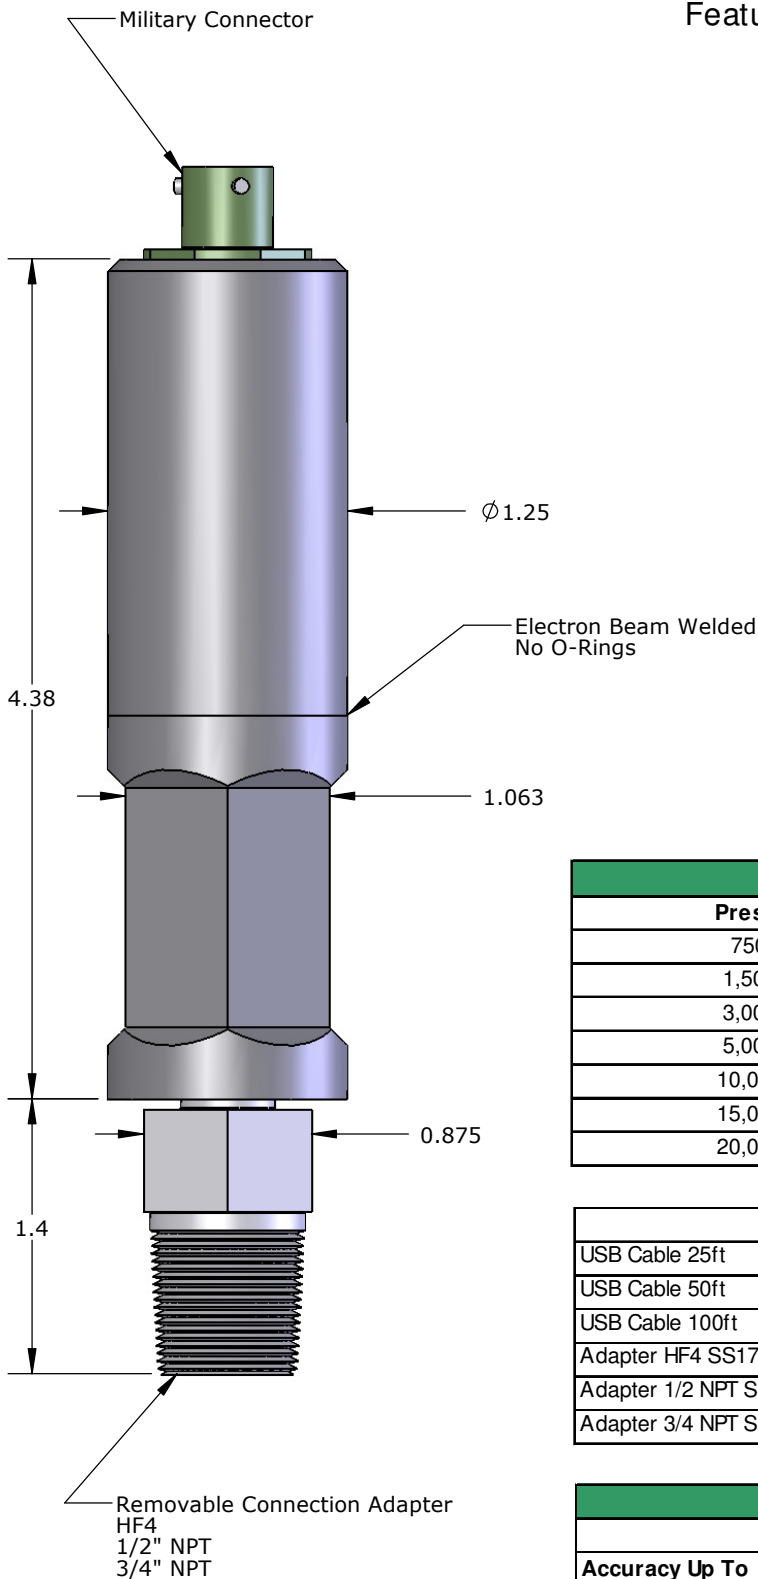

Features

- ✦ Easy to Use Software
- ✦ Digital Chart Records
- ✦ Multiple Sensor
- ✦ Custom Pin or Box Connections Upon Request

1.25" OD Pressure Transmitter		
Pressure	Temperature	Part No.
750 psi	85 °C	101631
1,500 psi		101630
3,000 psi		101629
5,000 psi		101628
10,000 psi		101627
15,000 psi		101626
20,000 psi		101625

Accessory Type	Part No.
USB Cable 25ft	100997
USB Cable 50ft	100998
USB Cable 100ft	100999
Adapter HF4 SS17-4	101636
Adapter 1/2 NPT SS17-4	101637
Adapter 3/4 NPT SS17-4	101638

Specifications		
	Pressure	Temperature
Accuracy Up To	0.022% F.S.	0.25 °C
Resolution	0.0003% F.S.	0.005 °C
Drift	< 3 psi / year	< 0.1 °C/year
Communication Method	USB	