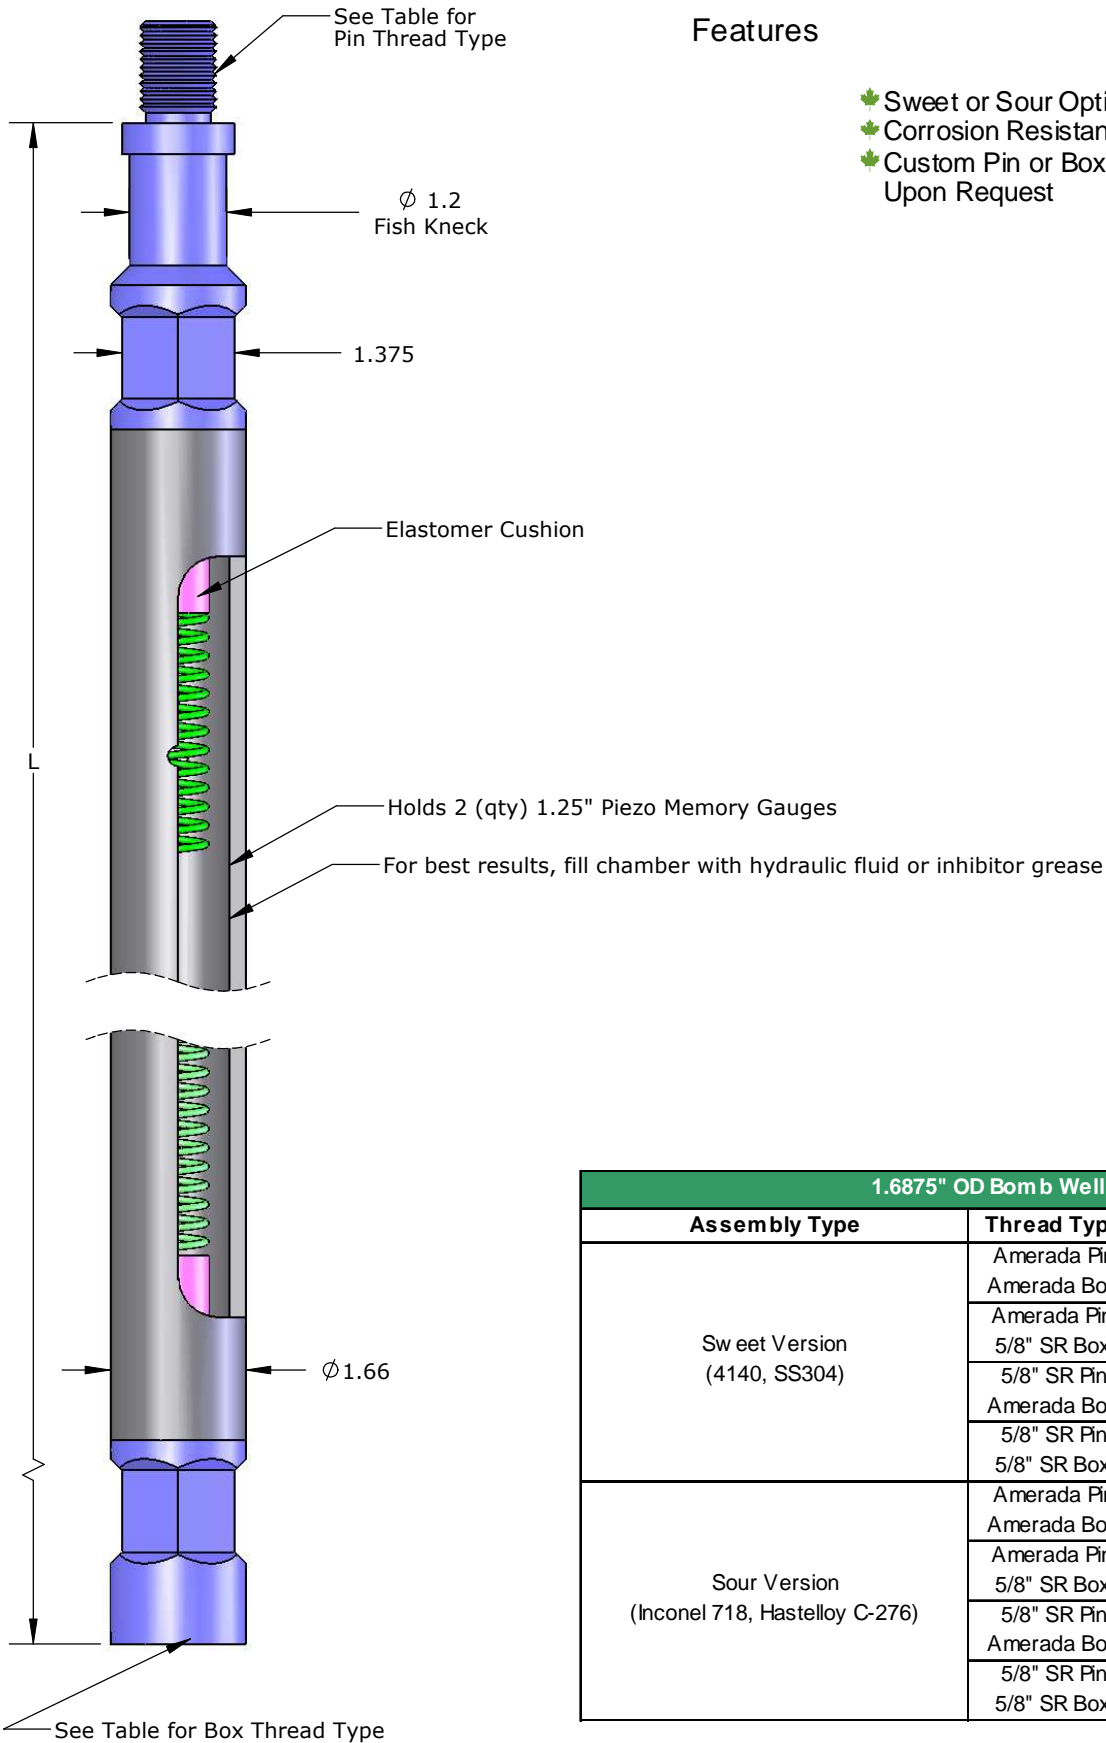

#### Features

-  Sweet or Sour Options
-  Corrosion Resistant NACE MR0175
-  Custom Pin or Box Connections Upon Request

1.6875" OD Bomb Well Carrier

Assembly Type	Thread Type	Length (L)	Part No.
Sweet Version (4140, SS304)	Amerada Pin Amerada Box	35.5"	101578
	Amerada Pin 5/8" SR Box	36.25"	101581
	5/8" SR Pin Amerada Box	35.5"	101582
	5/8" SR Pin 5/8" SR Box	36.25"	100469
Sour Version (Inconel 718, Hastelloy C-276)	Amerada Pin Amerada Box	35.5"	101583
	Amerada Pin 5/8" SR Box	36.25"	101587
	5/8" SR Pin Amerada Box	35.5"	101589
	5/8" SR Pin 5/8" SR Box	36.25"	100474